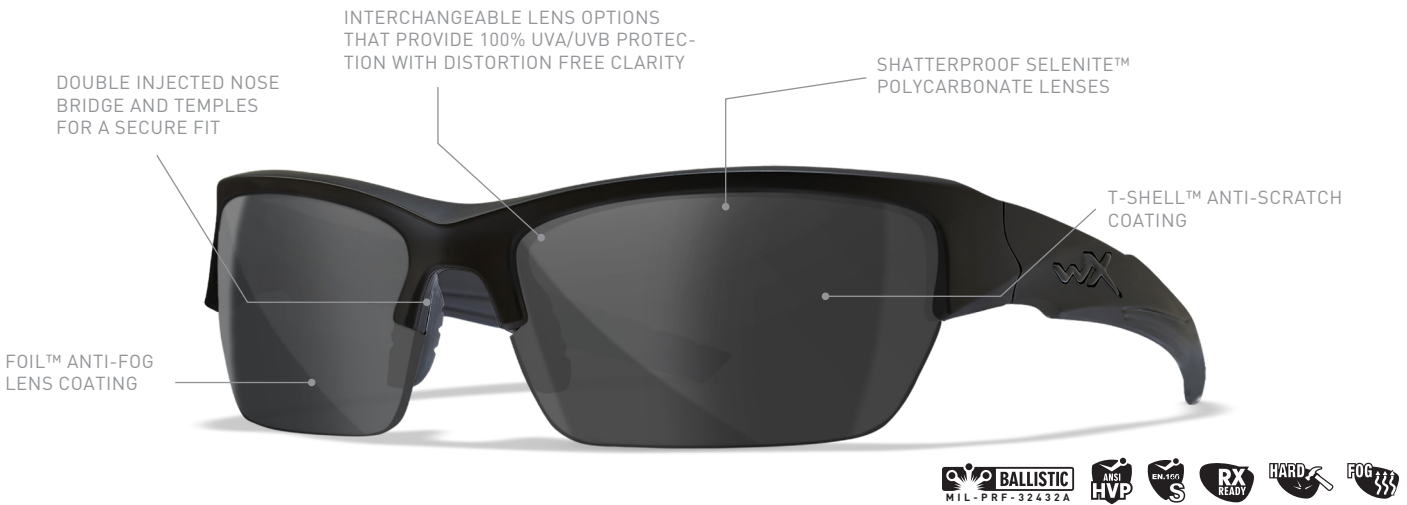

# WX VALOR 2.5

**CHANGEABLE**

MIL-PRF-32432A    ANSI Z.87    EN166S

Rise up to the challenge! Whether you are at the indoor range, tactical operations or in the great outdoors, WX VALOR stands up to its name. Available in single, two, and three-lens interchangeable kits, you can adapt to each environment and lighting condition you encounter, with a quick switch of the

lenses. We have applied a sleek and modern design to a durable, semi-rimless frame, with rubberized nose pads, and the incorporation of subtle lines and curves to the rubber-tipped temples, for a secure and comfortable fit with sporty flair. The WX VALOR gives a light and easy look, suitable for any activity.

STANDARD LENSES					*LIGHT TRANSMISSION VARIES +/- 3% DEPENDING ON MODEL
	GREY	SELENITE™ POLYCARBONATE	WEIGHT: 14 GRAM	LT: 15%*	COATING: HARD COATING, ANTI FOG
	POLARIZED GREY	SELENITE™ POLYCARBONATE	WEIGHT: 14 GRAM	LT: 15%*	COATING: HARD COATING, ANTI REFLECTIVE, OLEOPHOBIC
	CLEAR	SELENITE™ POLYCARBONATE	WEIGHT: 14 GRAM	LT: 89%*	COATING: HARD COATING, ANTI FOG
	LIGHT RUST	SELENITE™ POLYCARBONATE	WEIGHT: 14 GRAM	LT: 52%*	COATING: HARD COATING, ANTI FOG