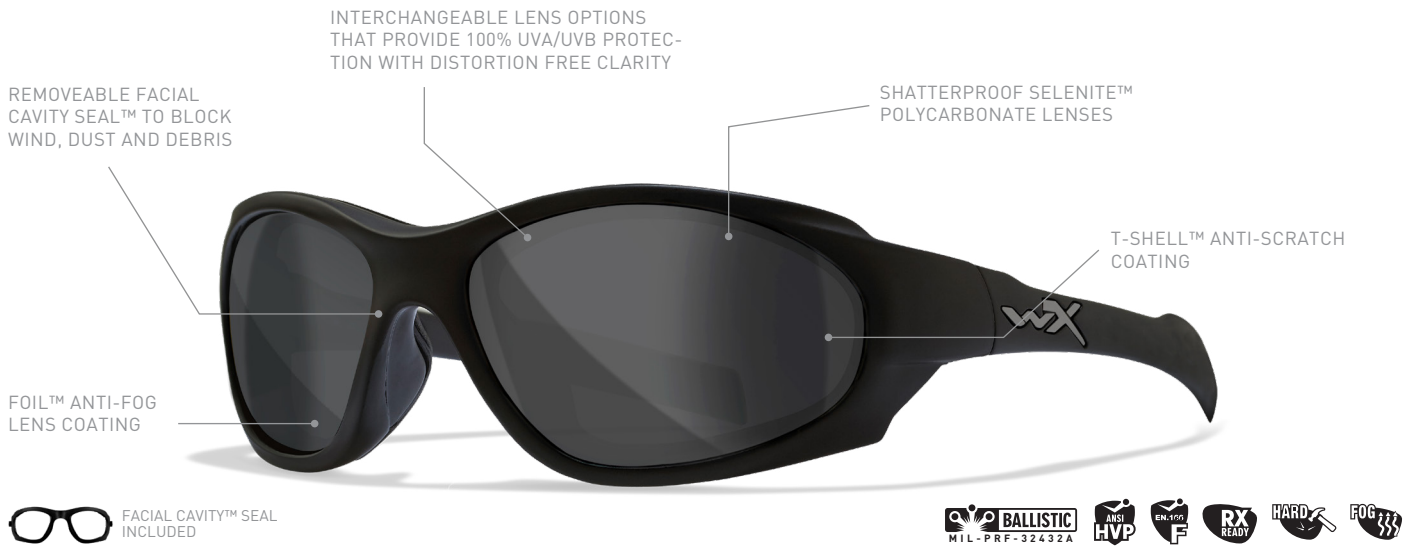

# XL-1 ADVANCED COMM 2.5

**CHANGEABLE**

MIL-PRF-32432A   ANSI Z.87   EN166F

With the XL-1 ADVANCED COMM versatility and function is key. Sold either with a two- or three-lens kit, making it is easy to swap out the lenses and match the different lighting conditions. The eyewear’s rubberized nose pads give a secure fit, which can be even more close and secure with the enclosed Elastic Strap with Rubber Tips. It additionally comes with a remov-

able gasket (Facial Cavity™ Seal) that blocks irritants and peripheral light. Equipped with the ultra-thin COMM temples, designed for a comfortable fit, when wearing earmuffs and other ear mounted communication devices, the XL-1 ADVANCED COMM is overall, truly, a model with many features and functions.

Besides providing a high level of comfort, when being used together with shooting and communication earmuffs, the COMM temples also minimize the risk of decreasing the effect of the hearing protection. In this way, the user is provided with the optimal solution, when combining eye and on-ear protection.

The high flexibility of the materials, provided through the thin and ergonomic design of the COMM temples, allow the temples to firmly adapt to the shape of the user's head, creating a harmonious solution between the eyes and the on-ear protection.