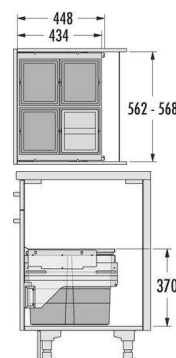

CARGO

Hailo AS Cargo 600
13/13/13/13/D

3610861

GTIN: 4007126302014

For cabinets with front-mounted door of 600 mm width

SLIDE

4 BUCKET

52 l

TOTAL

FOR CABINET WIDTH:

60 cm

SPECIFICATIONS

Type of installation Slide	yes
Cabinet-width min. (cm)	60
Cabinet-width max. (cm)	60
Suitable for cabinet width (cm)	60
available Cabinet-depth min. (mm)	450
Sidewall mounted	yes
Slides	covered, dampened slides with self-closing device with fully synchronized over-travel
Side-wall thickness (mm)	16 - 19 (self-adjusting)
Product dimensions (WxDxH) (mm)	562-568 x 434 x 370
Packing dimensions (WxDxH) (mm)	480 x 310 x 610
System-depth (mm)	448
Number of bins	4
Lid	Sheet metal system lid + 1 Lid 13 l
Capacity (l)	4 x 13
Total volume (l)	52

SKETCHES

Color plastic parts	dark grey
Color metal parts	dark grey
Weight incl. packing (kg)	11,7